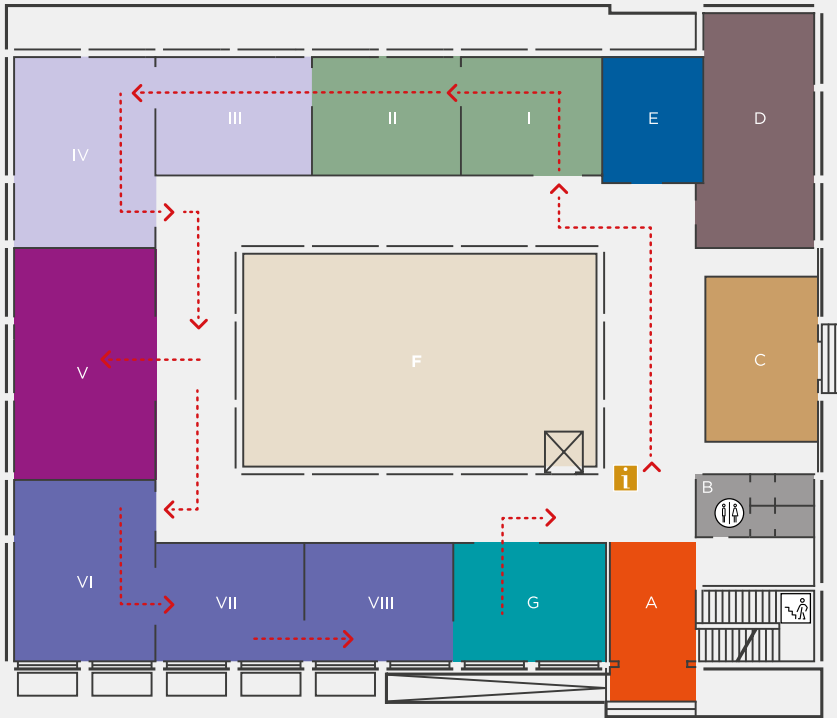

GROUND FLOOR Archaeology Section

Exhibition route from Prehistory to late Roman Period

- i** INFO
- INTERNAL ROUTE
- STAIRS
- TOILETS

- A** MAIN ENTRANCE
- B** TOILETS
- C** FLOOR MOSAIC
- D** ARCHAEOLOGY LIBRARY OFFICE
- E** OFFICE
- F** COURTYARD
- G** LEARNING ROOM
- I - II** PREHISTORY
- III - IV** PROTO-HISTORY
- V** SAMNITE PERIOD
- VI - VIII** ROMAN ERA / PERIOD